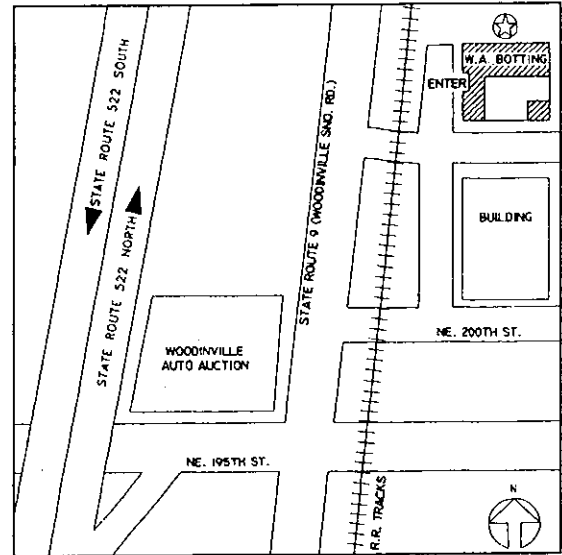

We are moving!

On January 31, 2000, W. A. Botting Co.
will be moving from Aurora Avenue to
a new location:

W. A. Botting Company
20300 Woodinville-Snohomish Road N.E.
Suite 200
P.O. Box 1200
Woodinville, WA 98072
425-483-7500
425-483-7610 Fax

Please save this card to help you locate
our new office in Woodinville.
www.wabotting.com

DRIVING DIRECTIONS:

From I-405, take Exit 23, SR-522 East.
Continue on SR-522 to the NE 195th Street
exit. Take a right onto 195th Street. Take a
left at the stoplight onto Woodinville-
Snohomish Road NE. The Company is about
0.2 miles on the right hand side.