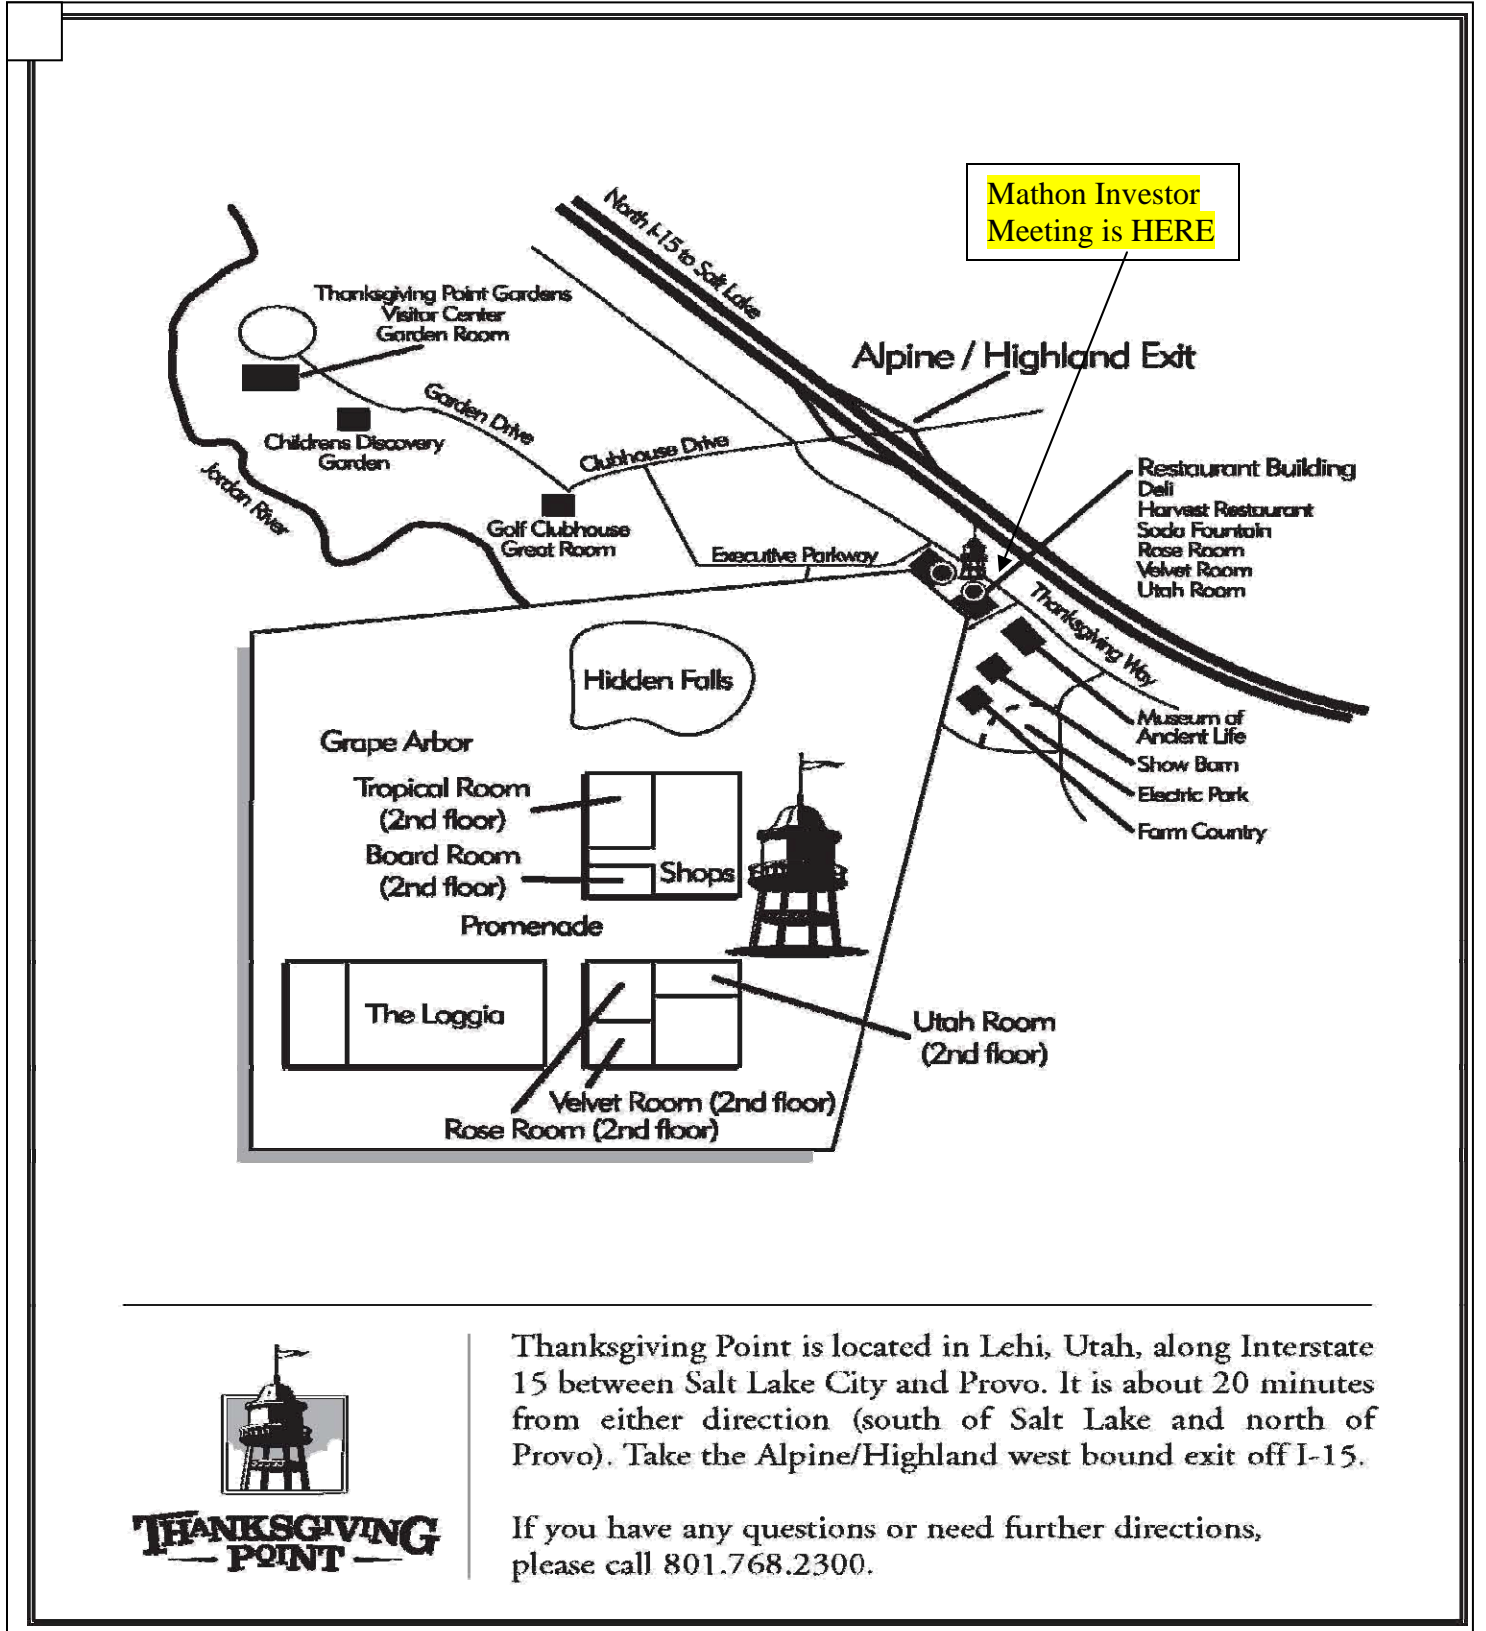

The Mathon Investor meetings for Utah will be held on Tuesday, September 12th from 3 p.m. to 6 p.m. and from 6 p.m. to 10 p.m.. The meetings will be held at Thanksgiving Point in the Utah Room.

Thanksgiving Point is located in Lehi, Utah, along Interstate 15 between Salt Lake City and Provo. It is about 20 minutes from either direction (south of Salt Lake and north of Provo). Take the Alpine/Highland west bound exit off I-15.

If you have any questions or need further directions, please call 801.768.2300.

From Interstate 15 you will exit at exit number 284 toward Highland / Alpine. At State Route 92 Turn Right if coming from the North or Left if coming from the South. Turn left of Thanksgiving Way and continue south for approximately a half mile. It's the building with the deli and is located to the south of the green water tower. The meeting room is on the second floor.